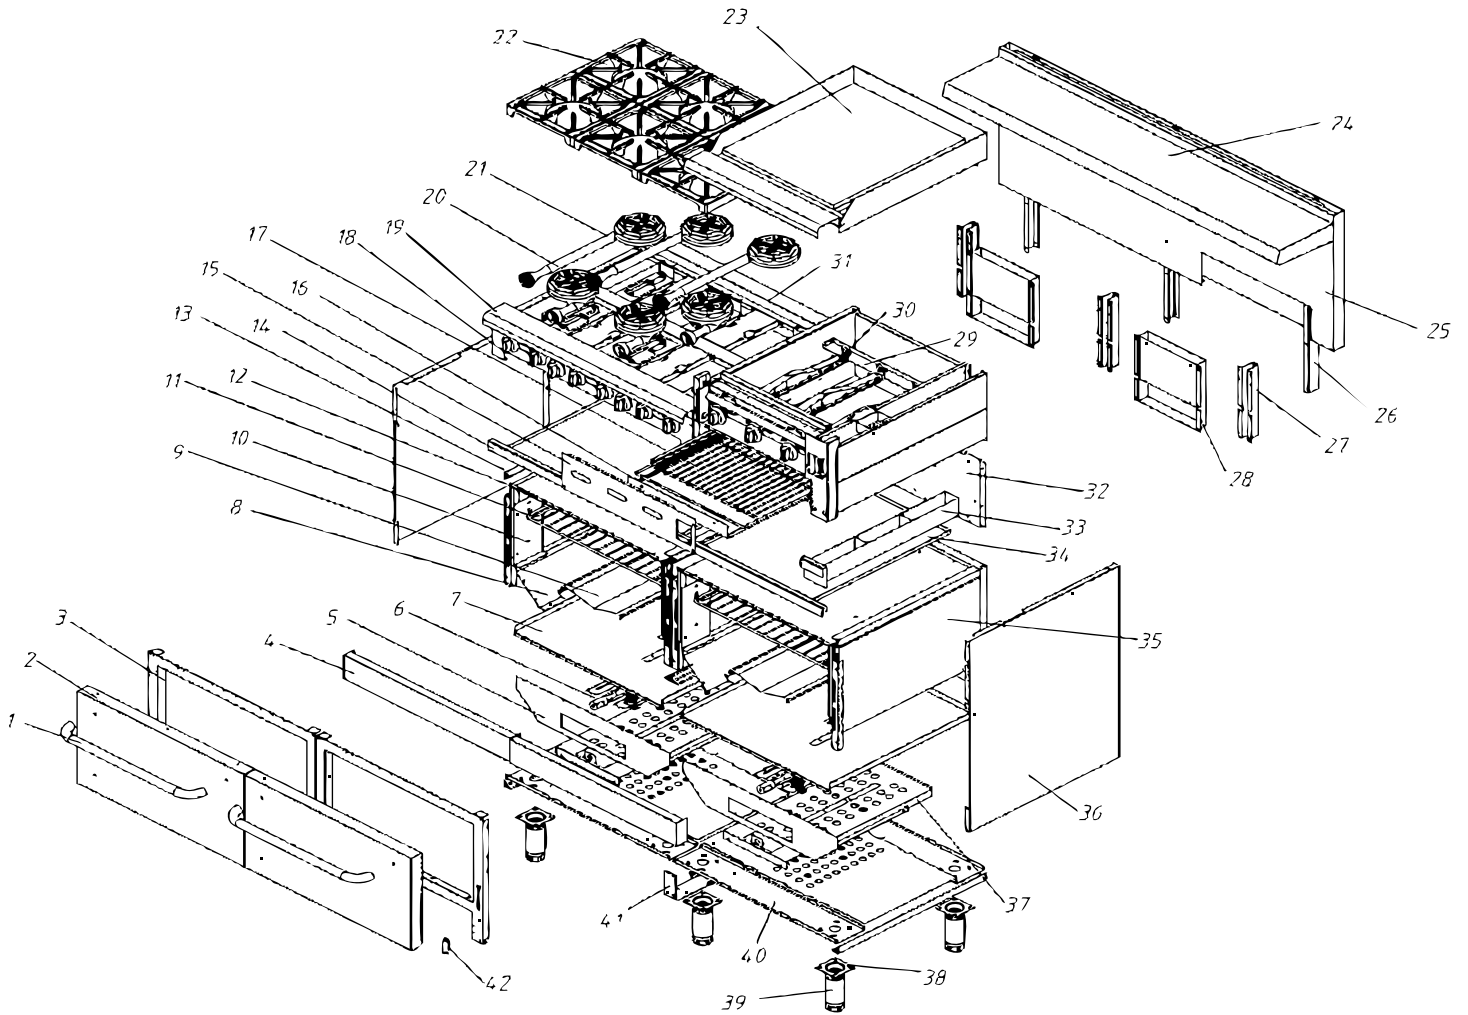

# Parts Breakdown

Model CE-CN-1524-L 46127

# Parts Breakdown

---

## Model CE-CN-1524-L 46127

Item No.	Description	Position	Item No.	Description	Position	Item No.	Description	Position
66200	Leg for 46127	6	68158	Pilot Valve (Open Burner) Dual AP6 for 46127	19c	66212	Grate for 46127	24
68156	Oven Pilot (LP) for 46127	7a	68159	Pilot Valve (Griddle) Single AP7 for 46127	19d	66214	Griddle Burner for 46127	38
66202	Oven Burner for 46127	13	68160	Pilot for 46127	19e	66215	Wiring Grid for 46127	42
66203	Knob for Burner for 46127	19	68161	Thermostat Valve for Oven for 46127	19f	66216	Grid Rack for 46127	42a
66204	Knob for Oven for 46127	19a	66210	Front Burner Assembly for 46127	23	66217	Thermocouple for 46127	44
68157	Valve for 46127	19b	66211	Rear Burner Assembly for 46127	23a			